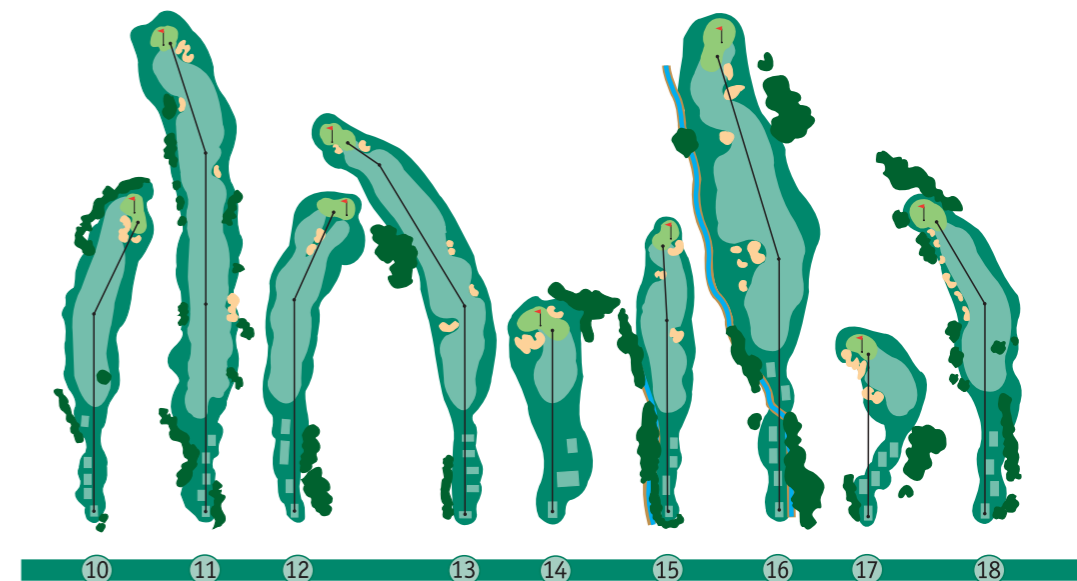

PLAYER _____ HCP _____ PLAYER'S SIGNATURE _____

DATE _____ MARKER'S SIGNATURE _____

HOLE	1	2	3	4	5	6	7	8	9	OUT
WHITE/SSS 72 CR 73,8 SL 129	458	387	335	188	376	156	579	416	397	3292
YELLOW/SSS 72 CR 72,0 SL 128	450	368	314	160	353	137	561	398	374	3115
BLUE/SSS 72 CR 75,5 SL 128	401	350	299	132	323	127	542	365	346	2885
RED/SSS 72 CR 72,7 SL 123	373	294	280	124	289	106	523	341	324	2654
PAR	5	4	4	3	4	3	5	4	4	36
HCP	11	3	13	15	9	17	5	1	7	

The rules approved by the Royal Spanish Golf Federation and the Royal & Ancient Golf of St. Andrew shall apply.

Golf Course Architects
Robert Trent Jones Sr. & Jr.

10	11	12	13	14	15	16	17	18	IN	OUT	TOTAL	HCP	NET
363	554	347	454	167	326	435	213	348	3207	3292	6499		
348	535	324	451	145	297	418	194	325	3037	3115	6152		
333	516	294	410	140	264	335	164	304	2760	2885	5645		
307	494	280	389	114	244	332	157	270	2587	2654	5241		
4	5	4	5	3	4	4	3	4	36	36	72		
10	4	16	18	14	8	2	6	12			72		

Pin Positions: White Flag: Back of green
Yellow Flag: Center of green
Red Flag: Front of green

Distance Markers: white 200 m / yellow 150 m / red 100 m on fairways are marked to the front of green

Etiquette (please remember):

Local Rules:

- ▲ Out of bounds is marked with white stakes
- ▲ Ground under repair is marked with blue color or blue stakes
- ▲ Frontal water hazards are marked with yellow stakes
- ▲ Lateral water hazards are marked with red stakes
- ▲ The paved road on the left side of hole 18 is out of bounds
- ▲ The fence itself is considered out of bounds
- ▲ If a young staked tree interferes with your swing or stand, you may take a free drop