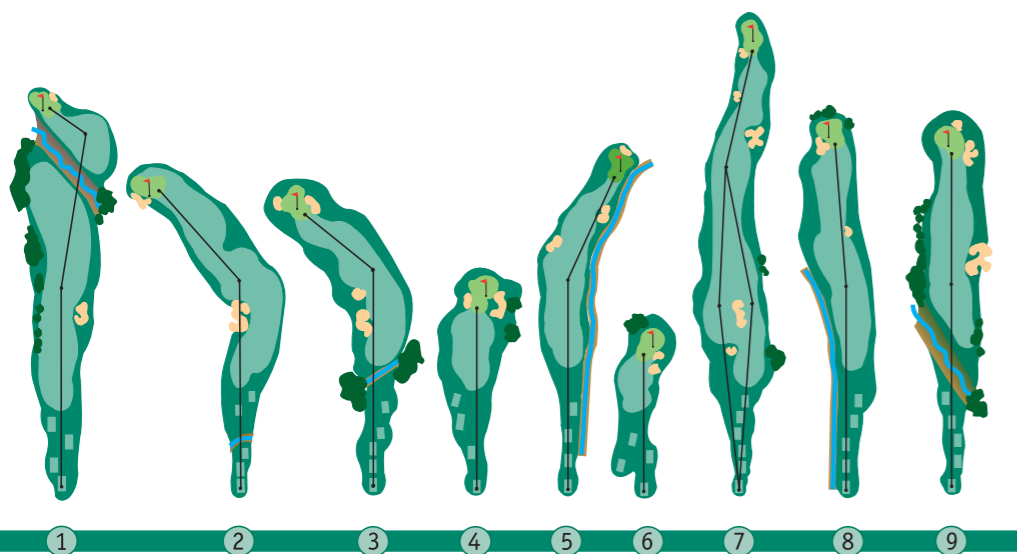

The rules approved by the Royal Spanish Golf Federation and the Royal & Ancient Golf of St. Andrew shall apply.

Golf Course Architects
Robert Trent Jones Sr. & Jr.

10	11	12	13	14	15	16	17	18	IN	OUT	TOTAL	HCP	NET
363	554	347	454	167	326	435	213	348	3207	3292	6499		
348	535	324	451	145	297	418	194	325	3037	3115	6152		
333	516	294	410	140	264	335	164	304	2760	2885	5645		
307	494	280	389	114	244	332	157	270	2587	2654	5241		
4	5	4	5	3	4	4	3	4	36	36	72		
10	4	16	18	14	8	2	6	12			72		

Pin Positions: White Flag: Back of green
Yellow Flag: Center of green
Red Flag: Front of green

Distance Markers: white 200 m / yellow 150 m / red 100 m on fairways are marked to the front of green

Etiquette (please remember):

Local Rules:

- ▲ Out of bounds is marked with white stakes
- ▲ Ground under repair is marked with blue color or blue stakes
- ▲ Frontal water hazards are marked with yellow stakes
- ▲ Lateral water hazards are marked with red stakes
- ▲ The paved road on the left side of hole 18 is out of bounds
- ▲ The fence itself is considered out of bounds
- ▲ If a young staked tree interferes with your swing or stand, you may take a free drop

You will find a lavatory and toilets at the crossing of 7th Green / 8th Tee / 10th Tee / 15th Green / 16th Tee

CLUB DE GOLF ALCANADA

SCORECARD